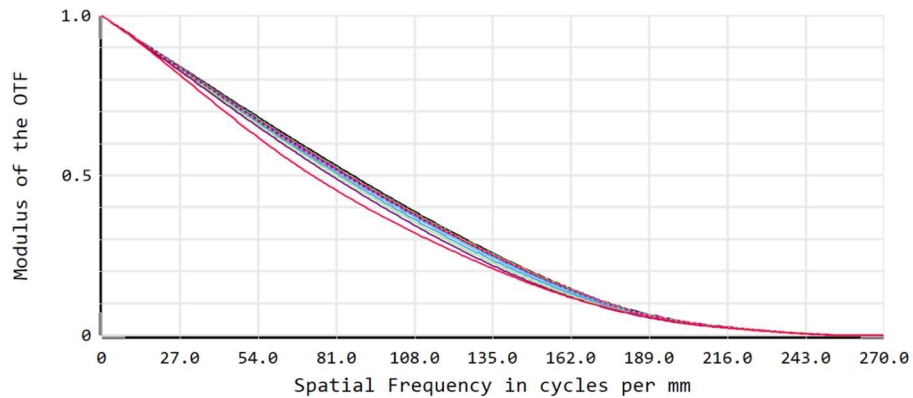

MTF Diagram

Polychromatic Diffraction MTF	
2023/9/9 Data for 0.4860 to 0.6560 μm. Surface: Image	Zemax Zemax OpticStudio 17
Legend items refer to Field positions	LD-101-0.5X110Y01.ZMX Configuration 1 of 1